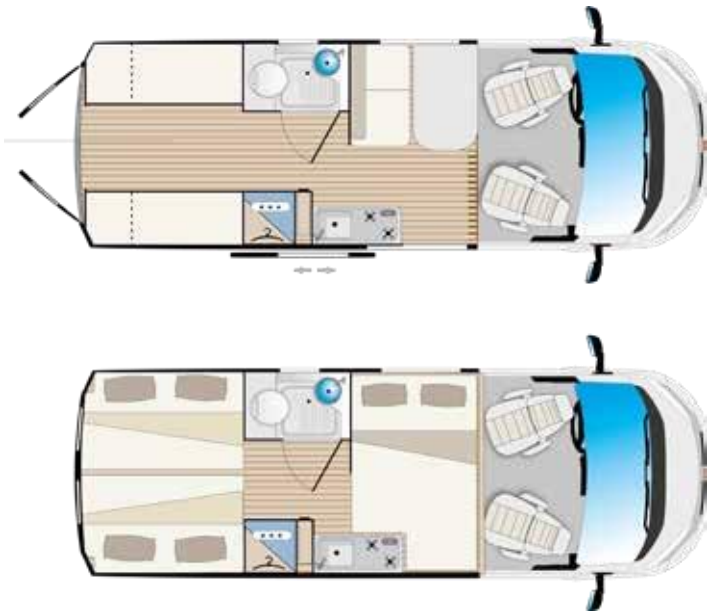

Mosquito netdoor

Anti-fall net

Rigid shower door

Transparent toilet window with blind shutter

Wiring solar panels + TV SAT predisposition

Skyview 69 Plus

MECHANICAL UNIT	Fiat Ducato
Displacement (Cc)	2300
Maximum Power (kW-CV)	96 - 130
Front-Wheeldrive	<input type="checkbox"/>
Cabin seats with armrests	<input type="checkbox"/>
Cruise Control	<input type="checkbox"/>
Double Airbag + ABS	<input type="checkbox"/>
Electric Windows	<input type="checkbox"/>
Gas heater	Combi C4
Garage Hx L (mm)	1200 x 750

Mosquito netdoor

Windshield Blackout Remifront

External door light

Silver 45

MECHANICAL UNIT	Fiat Ducato
Displacement (Cc)	2300
Maximum Power (kW-CV)	110 - 150
Front-Wheeldrive	<input type="checkbox"/>
Cabin seats with armrests	<input type="checkbox"/>
Cruise Control	<input type="checkbox"/>
Double Airbag + ABS	<input type="checkbox"/>
Electric Windows	<input type="checkbox"/>
Gas heater	Combi C4